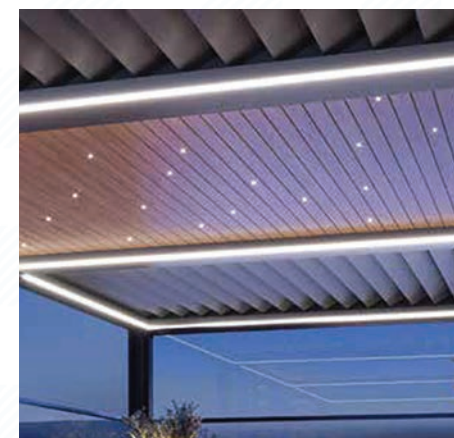

Lighting

Illumination for every Occasion

With our built-in LED lighting, you can always create the perfect atmosphere— from bright white for quietly reading a book by the pool to festive colored lights for a night of entertainment.

OPTIONS:

- Dimmable LED strip with direct (warm) white lighting
- Dimmable LED strip with direct white lighting: adjustable cool - warm white
- Indirect RGB lighting
- Dimmable spotlights
- Dimmable LED Starlight