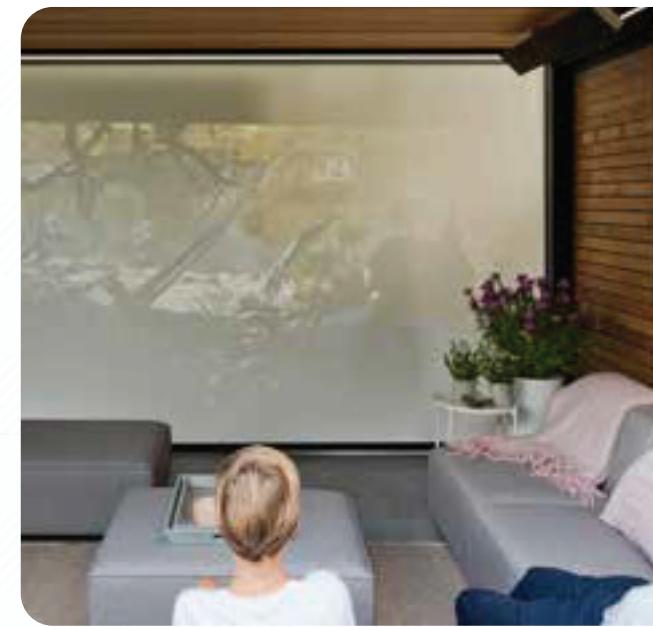

Projector Holder

You can also project films or sports events in big-screen format with our projector holder and screen.