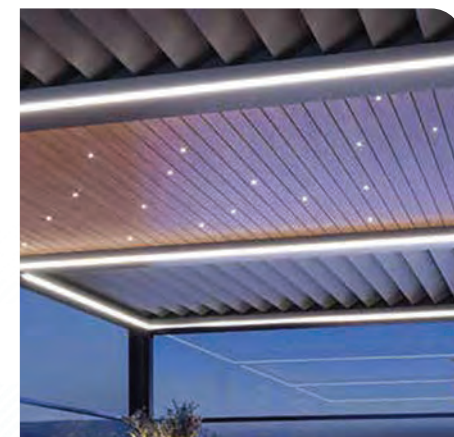

Lighting

Illumination for every Occasion

With our built-in LED lighting, you can always create the perfect atmosphere— from cool white (6,500K) for quietly reading a book by the pool, to warm white (2,700K) or festive colored lights for a night of entertainment.

OPTIONS:

- Dimmable LED strip with direct (warm) white lighting
- Dimmable LED strip with direct white lighting: adjustable cool - warm white
- Indirect RGB & LED white lighting
- Dimmable spotlights
- Dimmable LED Starlight