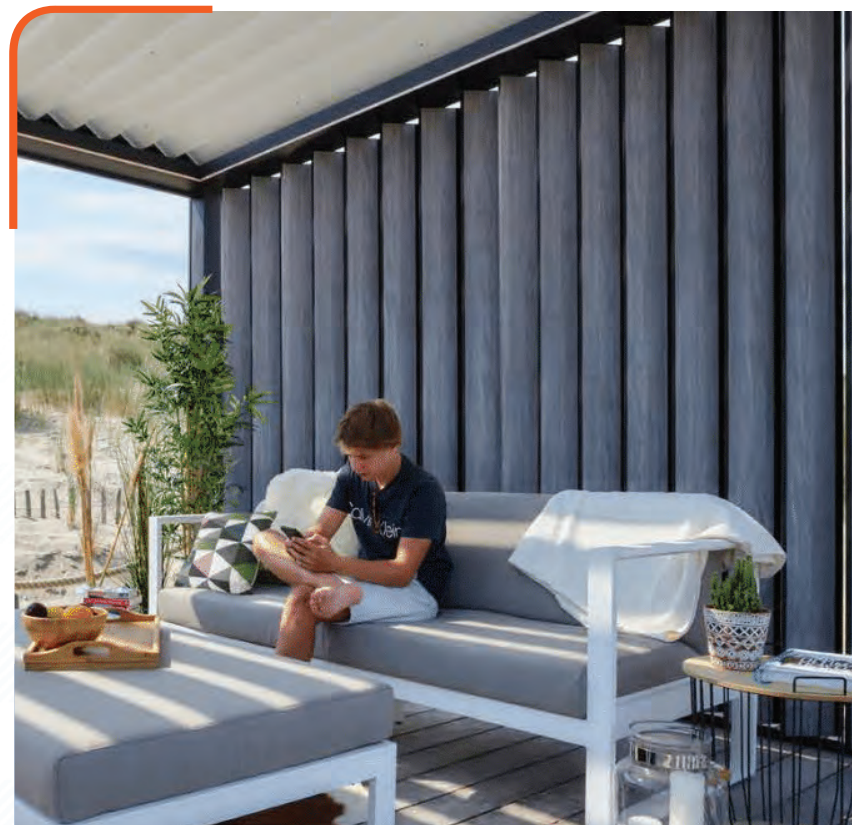

Walls and Closures

Create your Cocoon of Comfort and Character

You can close off your pergola on all sides with any (or a combination) of these options:

- Built-in screen
- Outdoor curtains
- Fixed window (aluminum or steel-look, insulating double-glazed)
- Fixed wall (wooden)
- Motorized louvered wall
- Sliding wall (wooden, double screen fabric, or glass)
- Sliding window (aluminum, insulating double-glazed)
- Perspective “guillotine” window

These closures not only give you panoramic views, they also provide shelter from UV rays, rain, wind and cold.