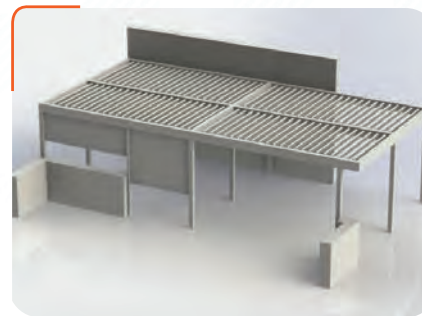

I Sliding walls

USB charging point **E**

F 230V socket

Configurations

Just the roof

Freestanding versions

Built-on versions (with 1 to 3 posts + wall support)

Integrated patio roof (no pillars)

Coupled versions (with 2 or more modules)

Coupled versions can have pergolas assembled side-by-side...

...or have them share common poles.

Technical Specs

Maximum Pergola Dimensions

Single Unit

- 19'8" L x 14'9" W
- 21' L x 13'1" W