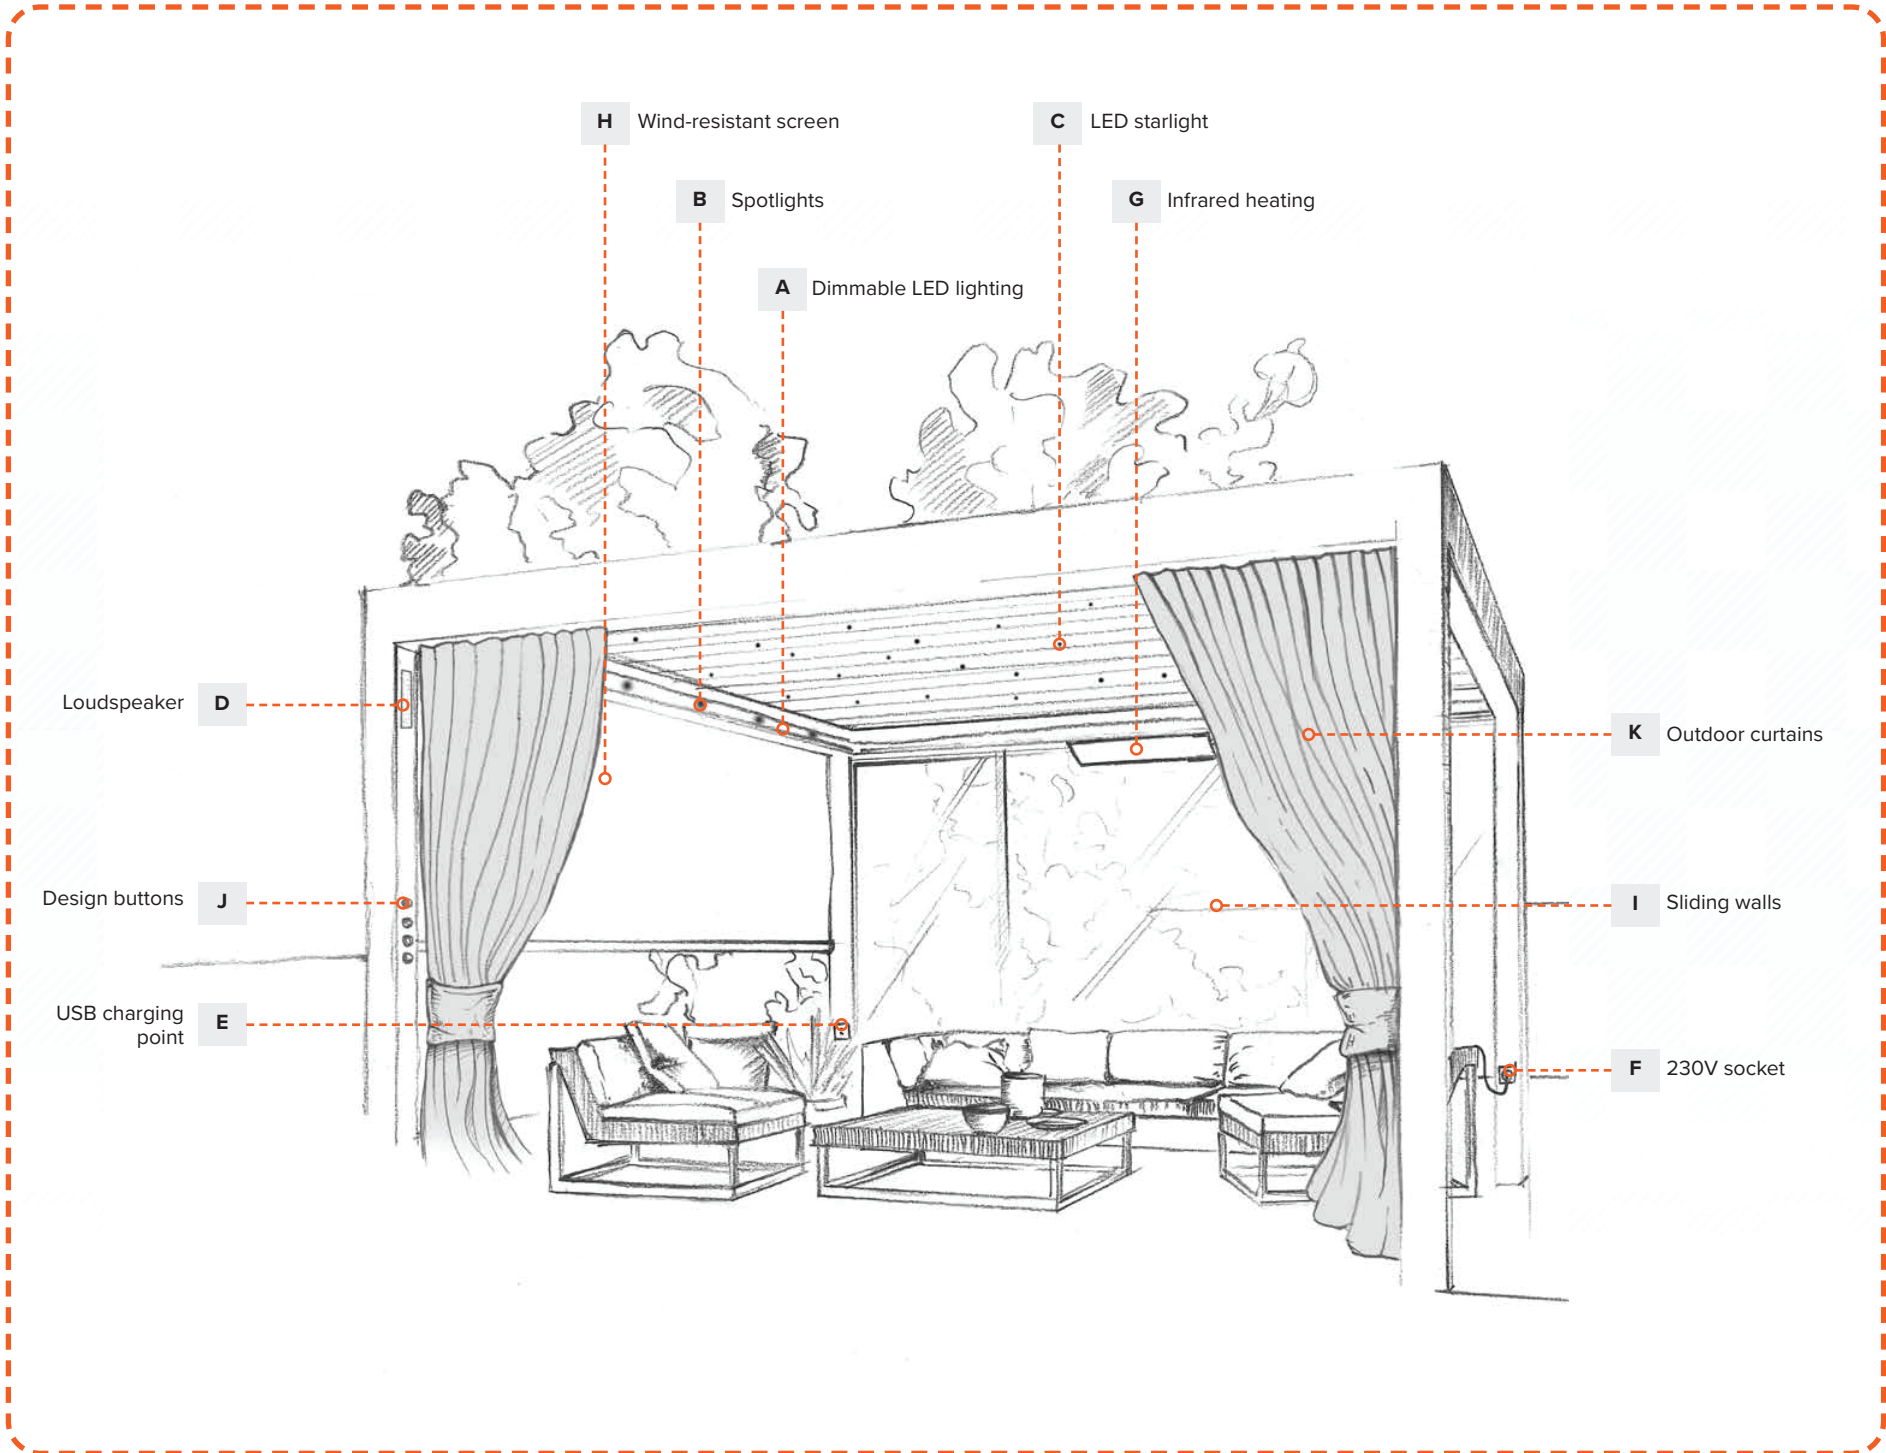

H Wind-resistant screen

C LED starlight

B Spotlights

G Infrared heating

A Dimmable LED lighting

Loudspeaker **D**

K Outdoor curtains

Design buttons **J**

I Sliding walls

USB charging point **E**

F 230V socket